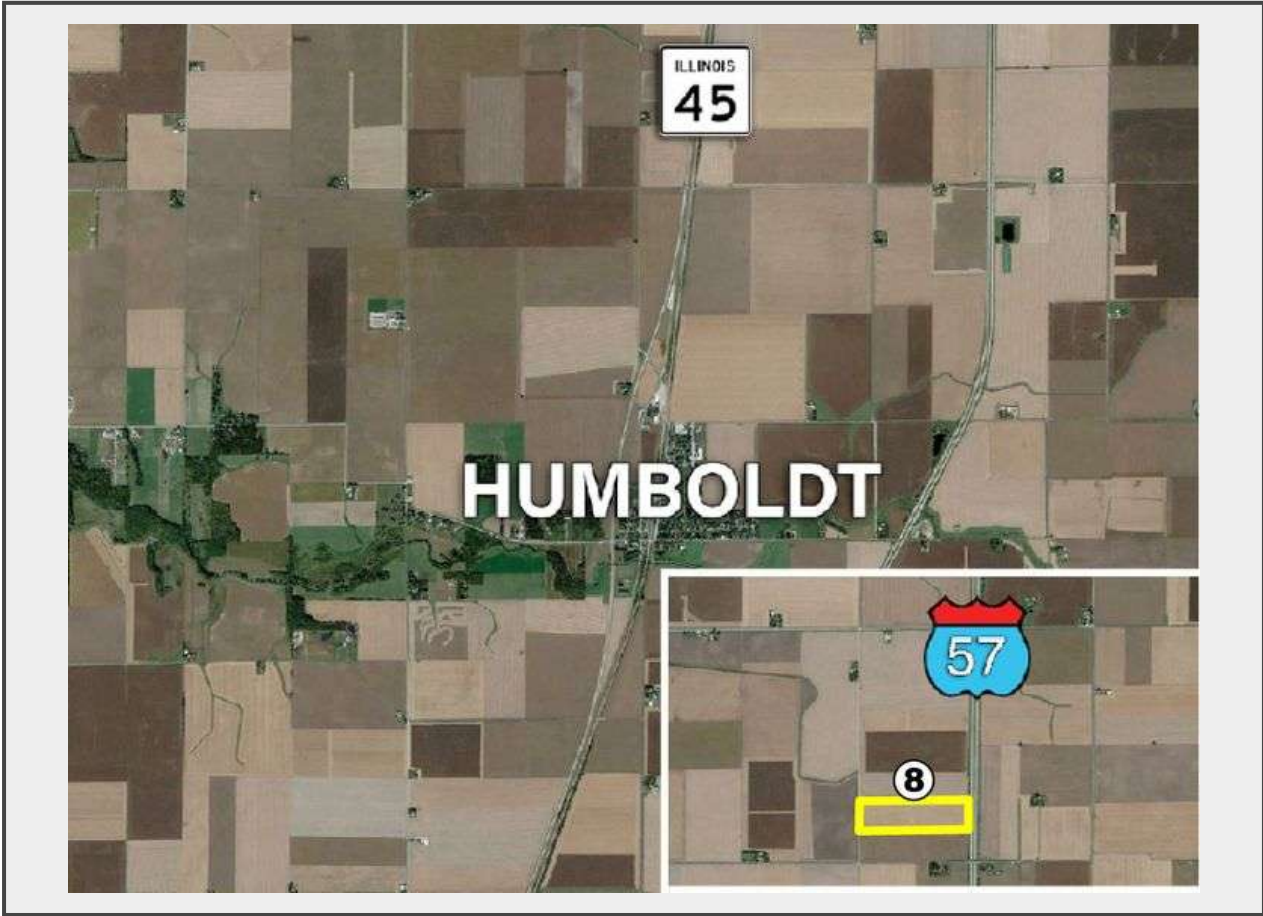

**Sale Name:** Coles County Farmland Auction

**LOT 8 - Tract 8**

**Description**

31.82 Acres

**Quantity:** 1

<https://www.mwaauctions.com/>